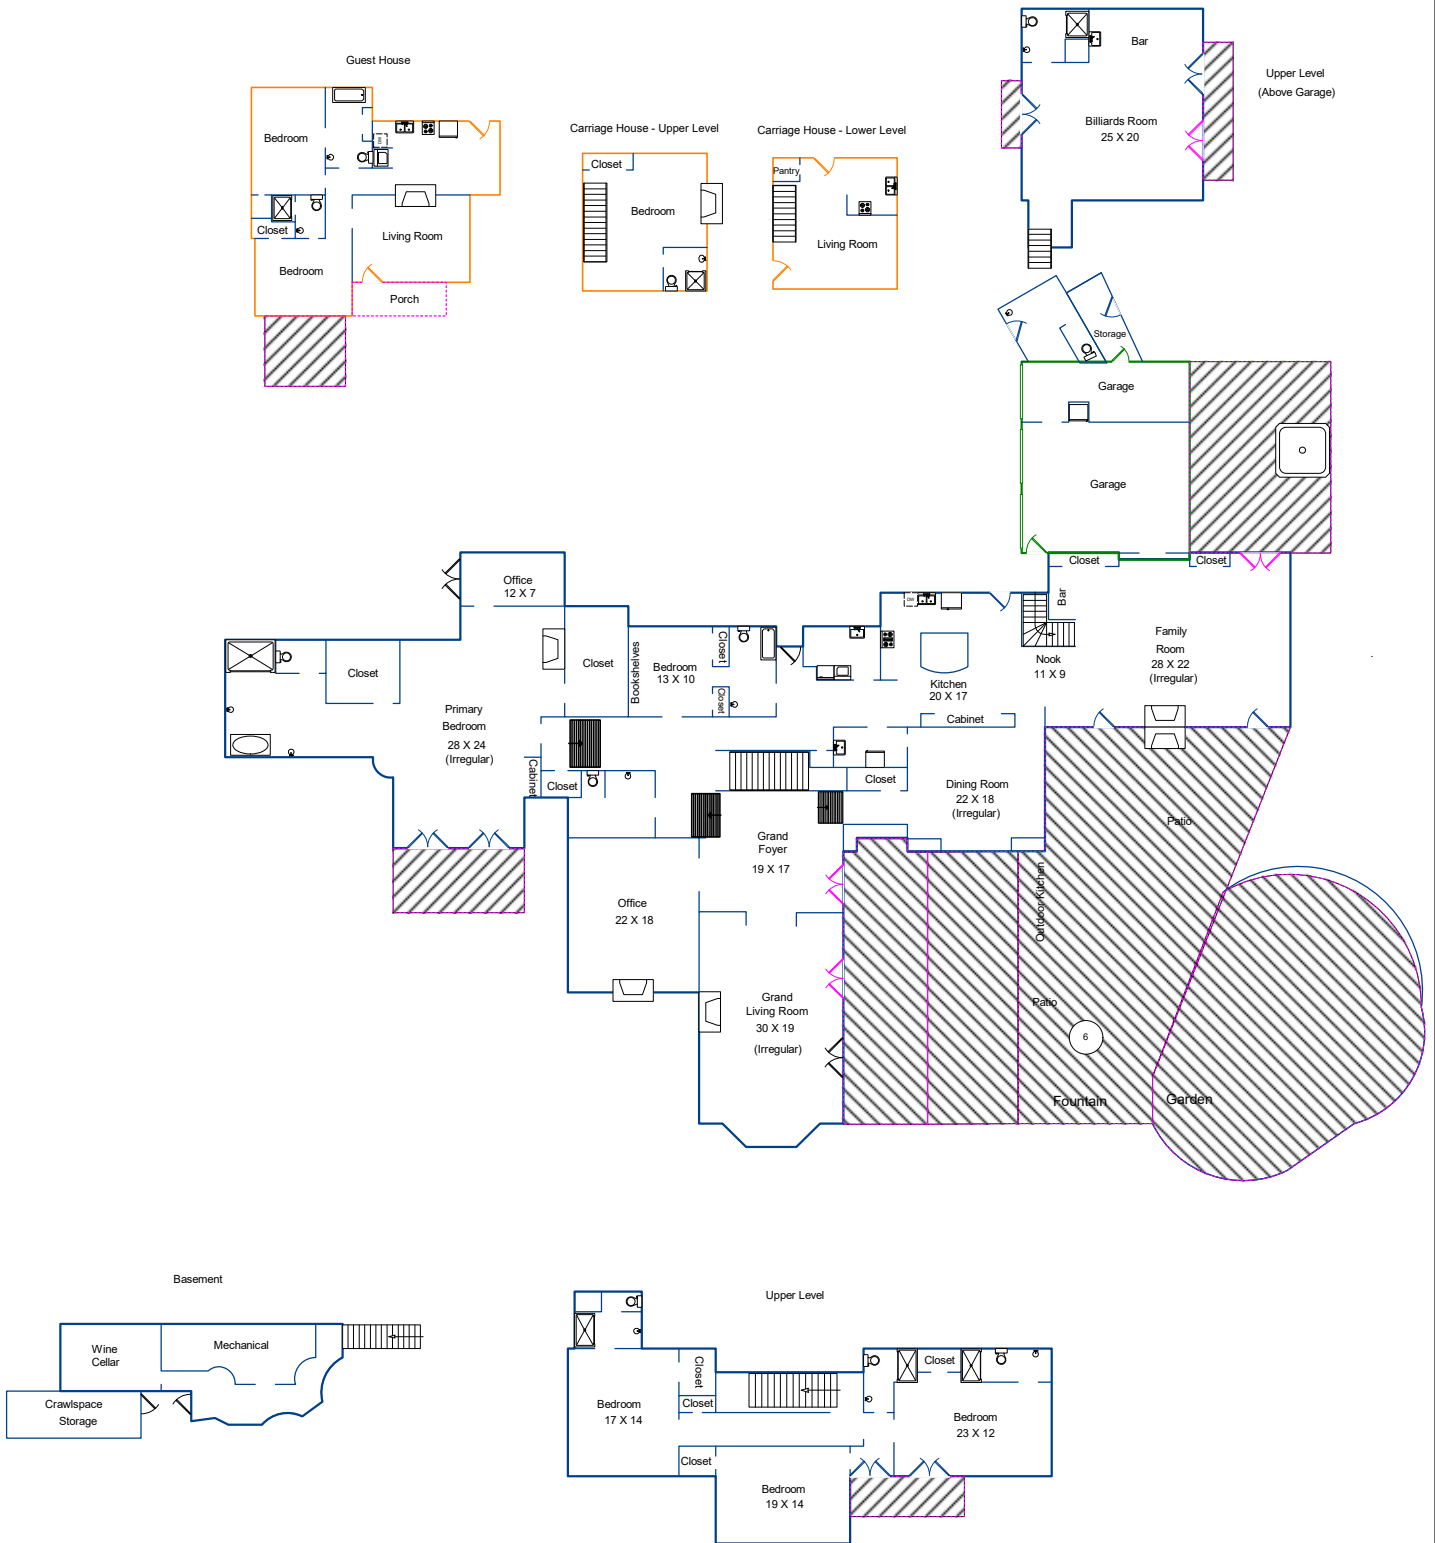

1463 Oleada Road  
Pebble Beach, CA 93953

Main Living Area - 6162sf  
 Upper Level - 1576sf  
 Upper Level (Game Room) - 815sf  
 Total - 8553sf

Guest House - 989sf  
 Carriage House (Total) - 740sf  
 Basement - 488sf  
 Garage - 723sf

Estimated square foot calculations are based on a physical measurement of the improvements.