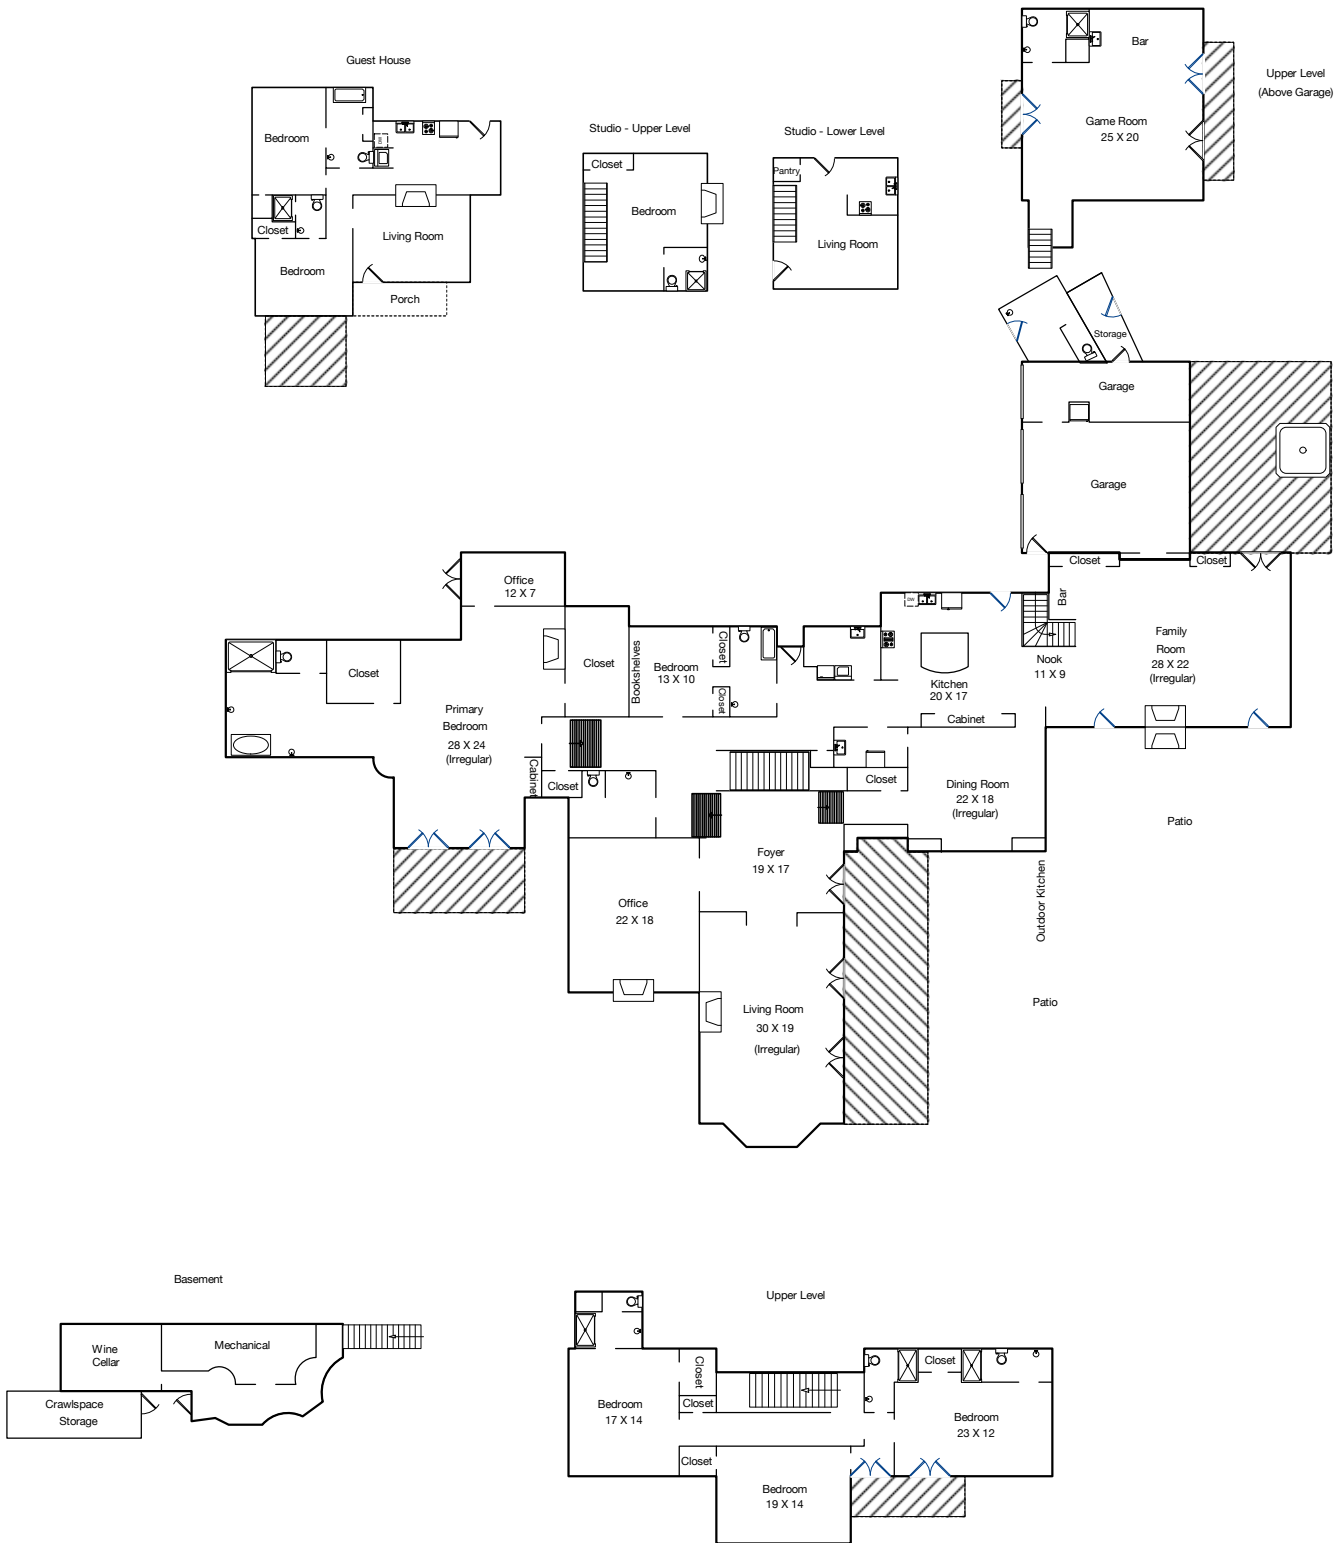

1463 Oleada Road  
Pebble Beach, CA 93953

Main Living Area - 6162sf  
 Upper Level - 1576sf  
 Upper Level (Game Room) - 815sf  
 Total - 8553sf

---

Guest House - 989sf  
 Studio (Total) - 740sf  
 Basement - 488sf  
 Garage - 723sf

Estimated square foot calculations are based on a physical measurement of the improvements.